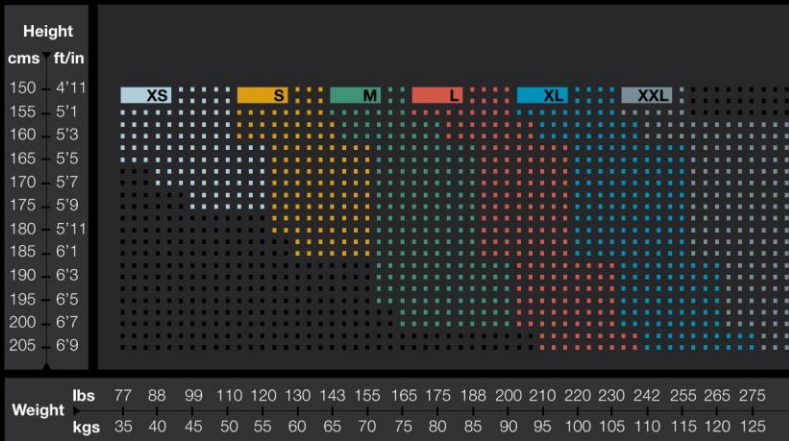

Men's

LONG TIGHTS

3/4 TIGHTS, HALF TIGHTS & SHORTS

LONG SLEEVE, SHORT SLEEVE & SLEEVELESS TOPS

## CALF TIGHTS WITH STIRRUP

Measure calf circumference at widest point

Calf Size	Color
31 - 34 cms 12.5" - 13.5"	XS
34 - 37 cms 13.5" - 15"	S
37 - 40 cms 15" - 16"	M
40 - 44 cms 16" - 17.5"	L
44 - 47 cms 17.5" - 19"	XL

## SLEEVES

Measure bicep circumference at widest point

Bicep Size	Color
26 - 29 cms 10.5" - 11.5"	XS
29 - 31 cms 11.5" - 12.5"	S
31 - 33.5 cms 12.5" - 13.5"	M
33.5 - 37 cms 13.5" - 15"	L
37 - 41 cms 15" - 16.5"	XL

## CALF TIGHTS MX

Calf Size	Color
28 - 31 cms 11" - 12.5"	XXS
31 - 34 cms 12.5" - 13.5"	XS
34 - 37 cms 13.5" - 15"	S
37 - 40 cms 15" - 16"	M
40 - 44 cms 16" - 17.5"	L
44 - 47 cms 17.5" - 19"	XL

Men's

THERMAL ALL-IN-ONE SUIT, LONG TIGHTS & 3/4 TIGHTS