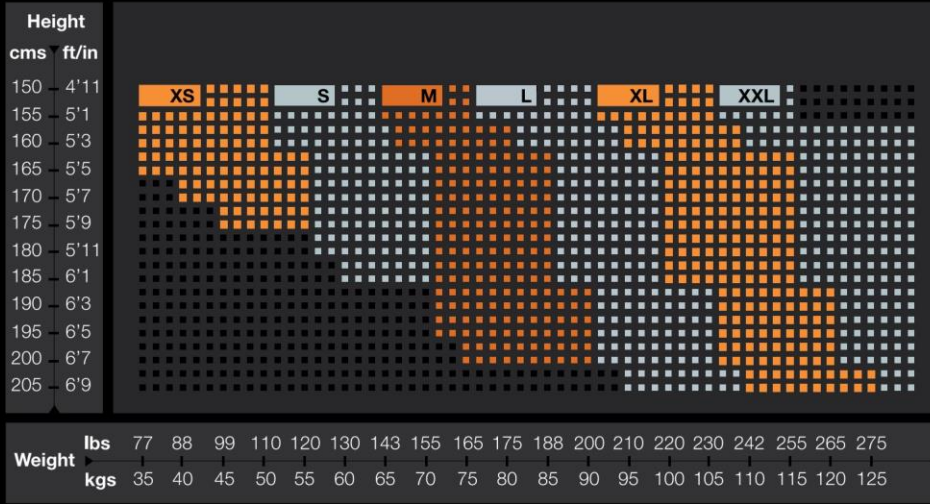

## CALF TIGHTS WITH STIRRUP

Measure calf circumference at widest point

Calf Size	Color
31 - 34 cms 12.5" - 13.5"	XS
34 - 37 cms 13.5" - 15"	S
37 - 40 cms 15" - 16"	M
40 - 44 cms 16" - 17.5"	L
44 - 47 cms 17.5" - 19"	XL

## SLEEVES

Measure bicep circumference at widest point

Bicep Size	Color
26 - 29 cms 10.5" - 11.5"	XS
29 - 31 cms 11.5" - 12.5"	S
31 - 33.5 cms 12.5" - 13.5"	M
33.5 - 37 cms 13.5" - 15"	L
37 - 41 cms 15" - 16.5"	XL

## Unisex

## CALF TIGHTS MX

Calf Size	Color
28 - 31 cms 11" - 12.5"	XXS
31 - 34 cms 12.5" - 13.5"	XS
34 - 37 cms 13.5" - 15"	S
37 - 40 cms 15" - 16"	M
40 - 44 cms 16" - 17.5"	L
44 - 47 cms 17.5" - 19"	XL

Men's

THERMAL ALL-IN-ONE SUIT, LONG TIGHTS & 3/4 TIGHTS