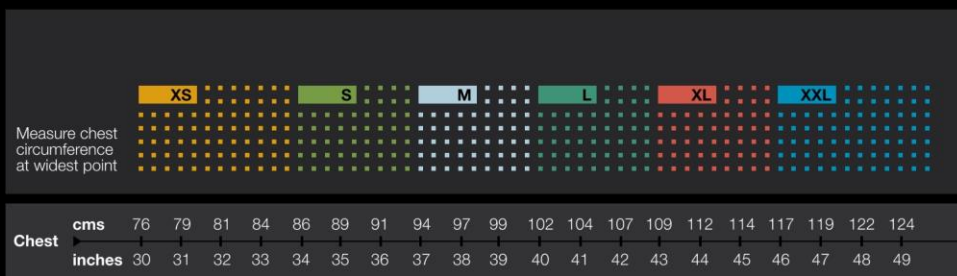

Men's

LONG TIGHTS

3/4 TIGHTS, HALF TIGHTS & SHORTS

LONG SLEEVE, SHORT SLEEVE & SLEEVELESS TOPS

## CALF TIGHTS WITH STIRRUP

Measure calf circumference at widest point

Calf Size	Color
31 - 34 cms 12.5" - 13.5"	XS
34 - 37 cms 13.5" - 15"	S
37 - 40 cms 15" - 16"	M
40 - 44 cms 16" - 17.5"	L
44 - 47 cms 17.5" - 19"	XL

## SLEEVES

Measure bicep circumference at widest point

Bicep Size	Color
26 - 29 cms 10.5" - 11.5"	XS
29 - 31 cms 11.5" - 12.5"	S
31 - 33.5 cms 12.5" - 13.5"	M
33.5 - 37 cms 13.5" - 15"	L
37 - 41 cms 15" - 16.5"	XL