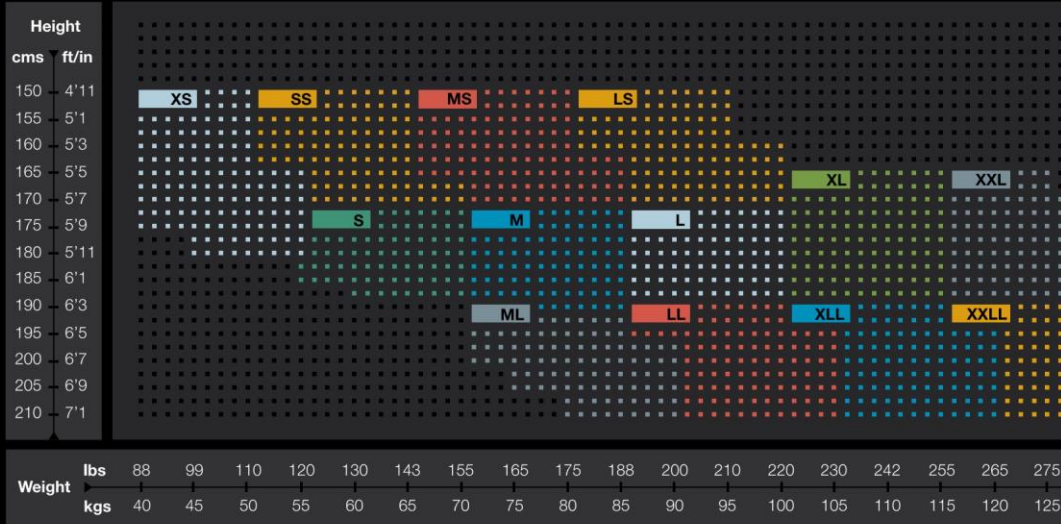

Men's

LONG TIGHTS

3/4 TIGHTS, HALF TIGHTS & SHORTS

LONG SLEEVE, SHORT SLEEVE & SLEEVELESS TOPS

## CALF TIGHTS WITH STIRRUP

Measure calf circumference at widest point

Calf Size	Color
31 - 34 cms 12.5" - 13.5"	XS
34 - 37 cms 13.5" - 15"	S
37 - 40 cms 15" - 16"	M
40 - 44 cms 16" - 17.5"	L
44 - 47 cms 17.5" - 19"	XL

## SLEEVES

Measure bicep circumference at widest point

Bicep Size	Color
26 - 29 cms 10.5" - 11.5"	XS
29 - 31 cms 11.5" - 12.5"	S
31 - 33.5 cms 12.5" - 13.5"	M
33.5 - 37 cms 13.5" - 15"	L
37 - 41 cms 15" - 16.5"	XL

## CALF TIGHTS MX

Calf Size	Color
28 - 31 cms 11" - 12.5"	XXS
31 - 34 cms 12.5" - 13.5"	XS
34 - 37 cms 13.5" - 15"	S
37 - 40 cms 15" - 16"	M
40 - 44 cms 16" - 17.5"	L
44 - 47 cms 17.5" - 19"	XL

Men's

THERMAL ALL-IN-ONE SUIT, LONG TIGHTS & 3/4 TIGHTS