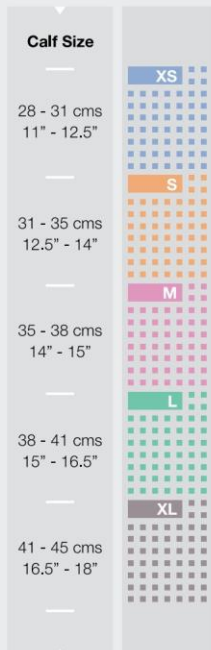

Women's

LONG TIGHTS, 3/4 TIGHTS & SHORTS

LONG SLEEVE, SHORT SLEEVE & RACER BACK TOPS

CALF TIGHTS WITH STIRRUP

Measure calf circumference at widest point.

Women's

THERMAL LONG TIGHTS & 3/4 TIGHTS

THERMAL LONG SLEEVE TOPS