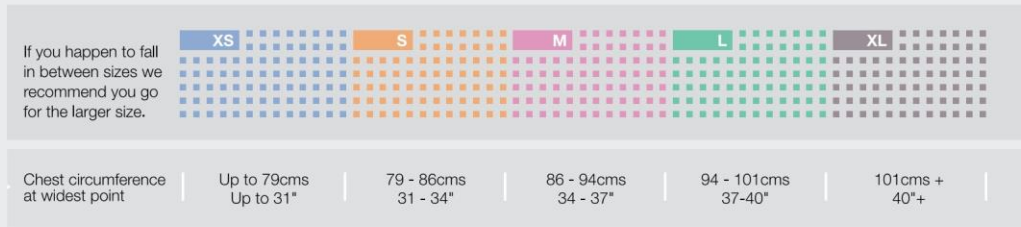

Women's

LONG TIGHTS, 3/4 TIGHTS & SHORTS

LONG SLEEVE, SHORT SLEEVE & RACER BACK TOPS

CALF TIGHTS WITH STIRRUP

Measure calf circumference at widest point.

Women's

THERMAL LONG TIGHTS & 3/4 TIGHTS

THERMAL LONG SLEEVE TOPS